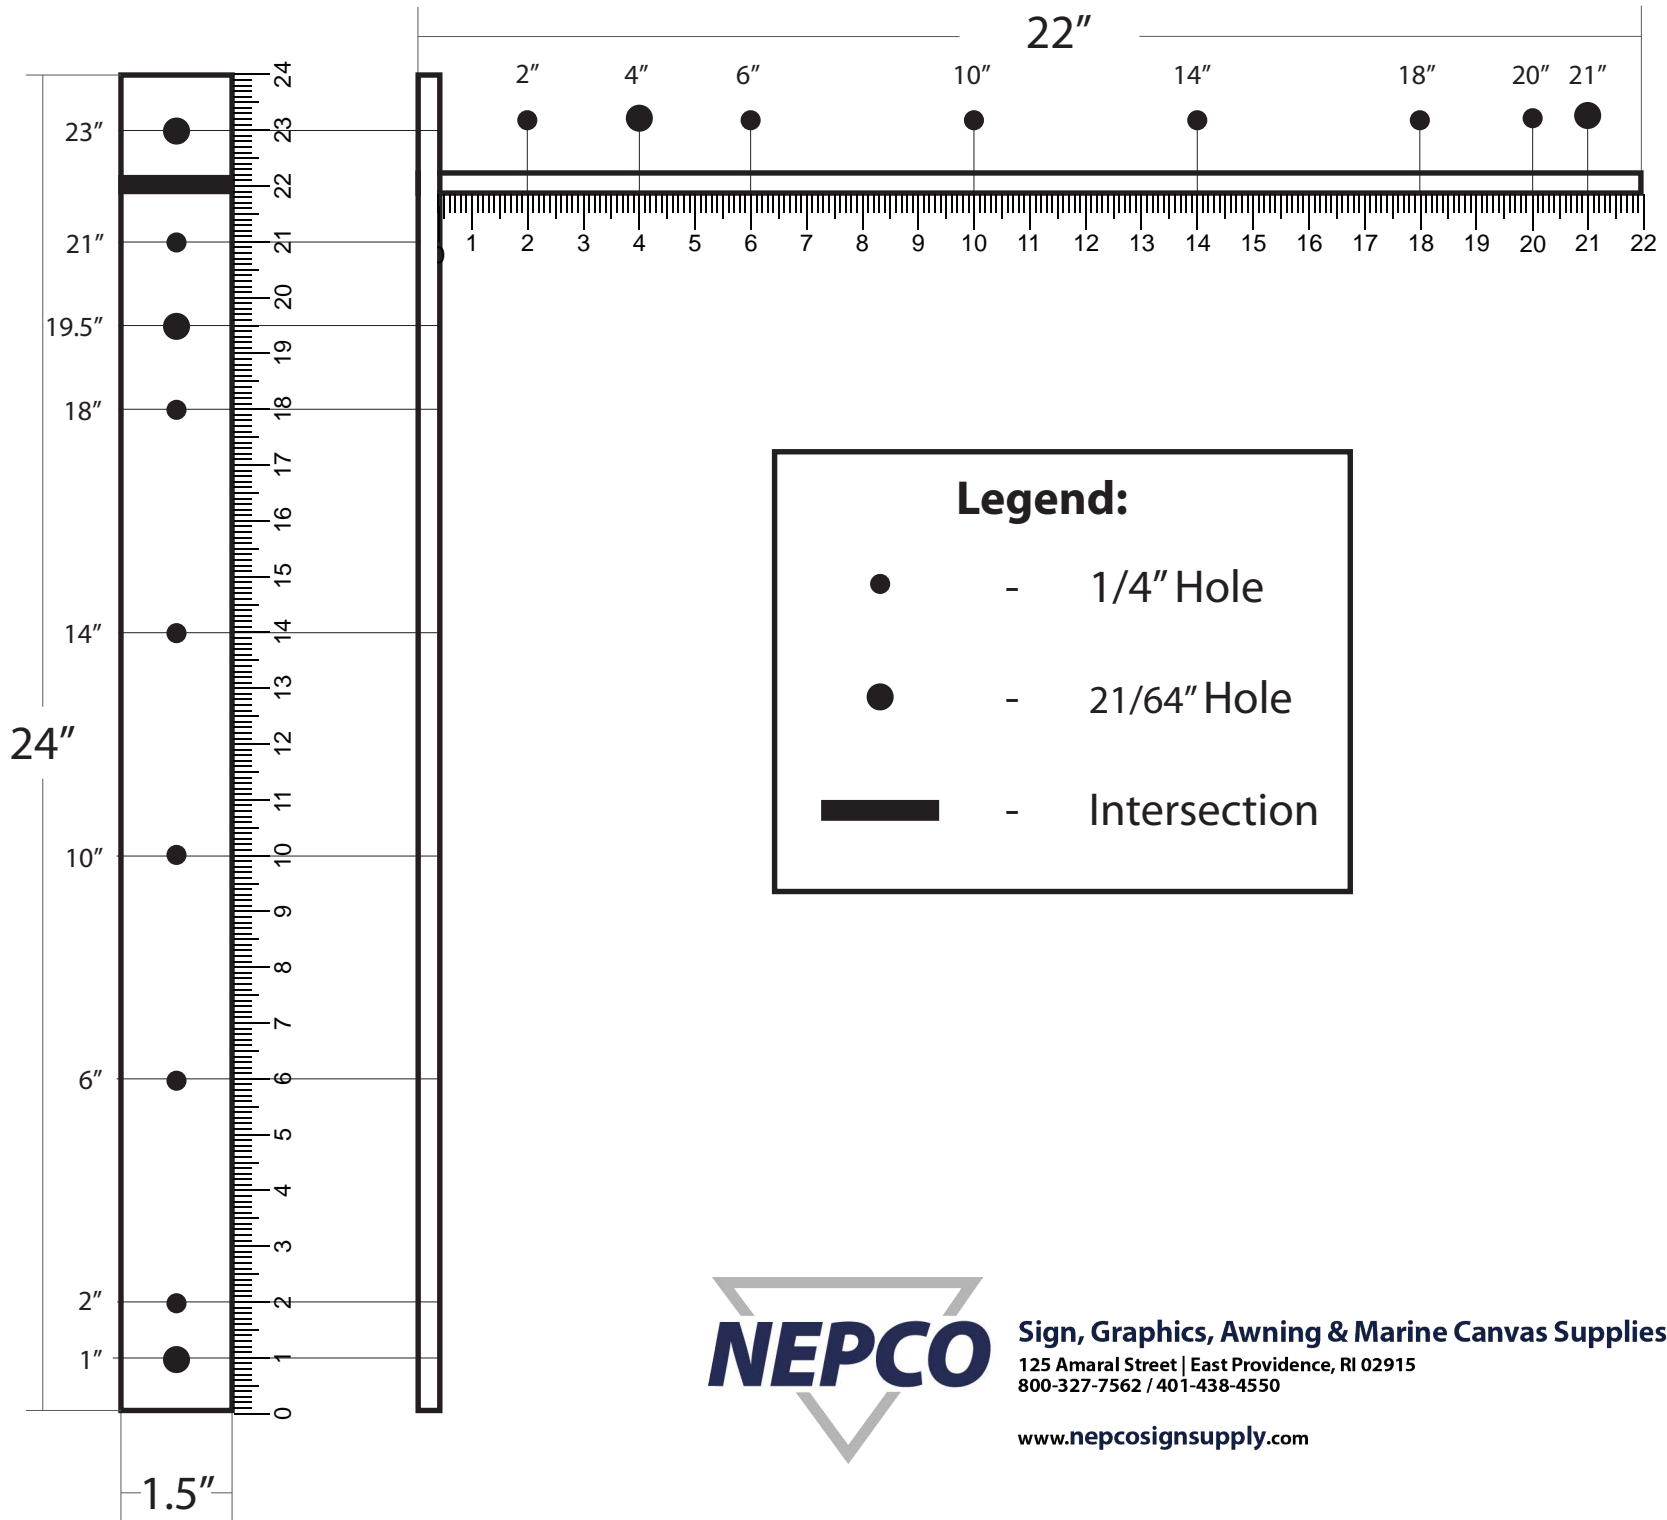

SKU#: UNIV-MD

Medium Universal Bracket