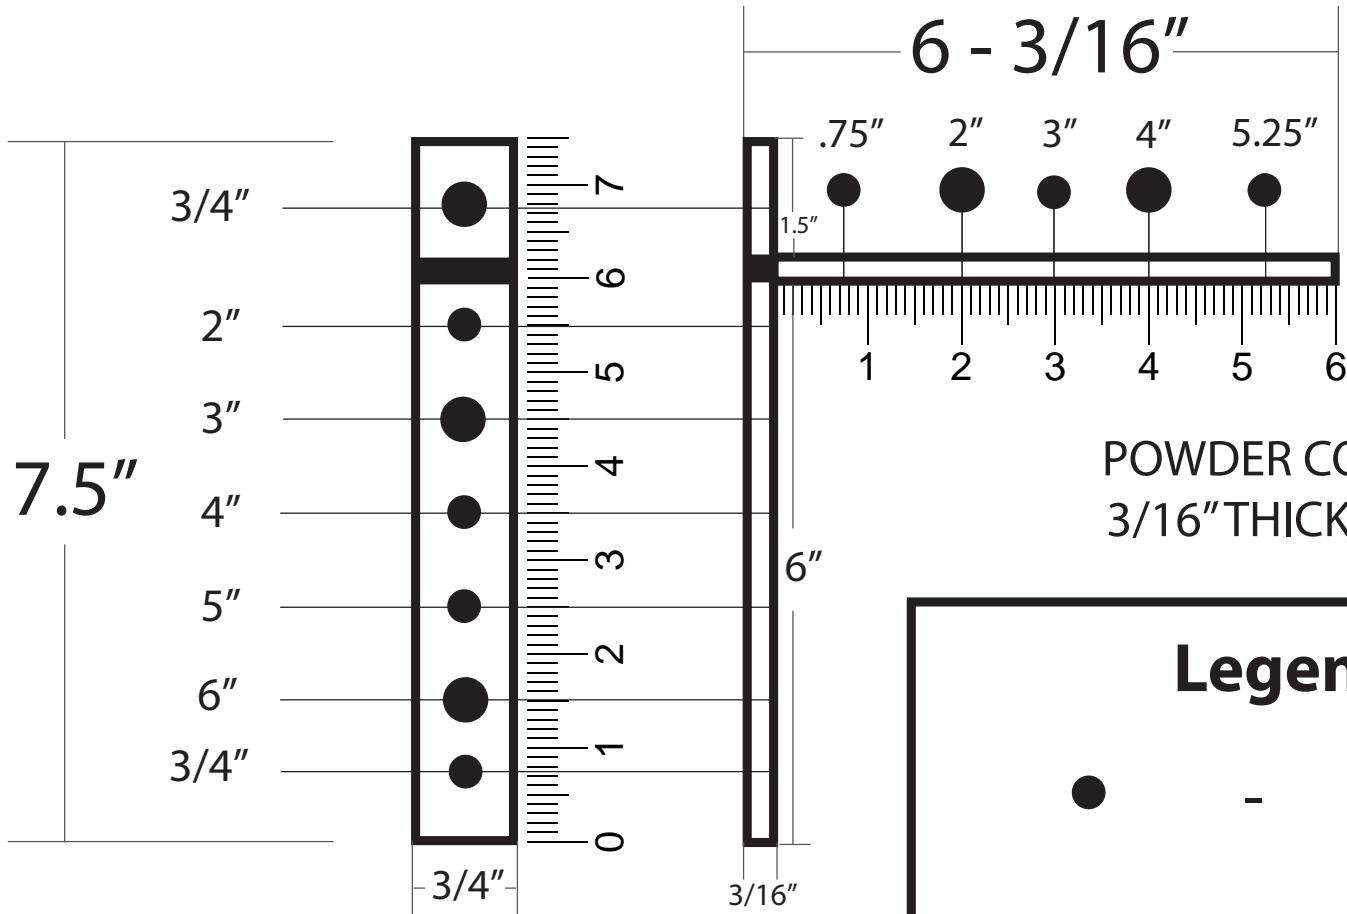

SKU#: UNIV-XSM

X-Small Universal Bracket

POWDER COATED WHITE
3/16" THICK X 3/4" STEEL

NOTE!
Steel is NOT the same as #UNIV-SM #UNIV-MED #UNIV-LG

Legend:

- - 1/4" Hole
- - 3/8" Hole
- ▬ - Intersection

Sign, Graphics, Awning & Marine Canvas Supplies

125 Amarat Street | East Providence, RI 02915
800-327-7562 / 401-438-4550

www.nepcosignsupply.com