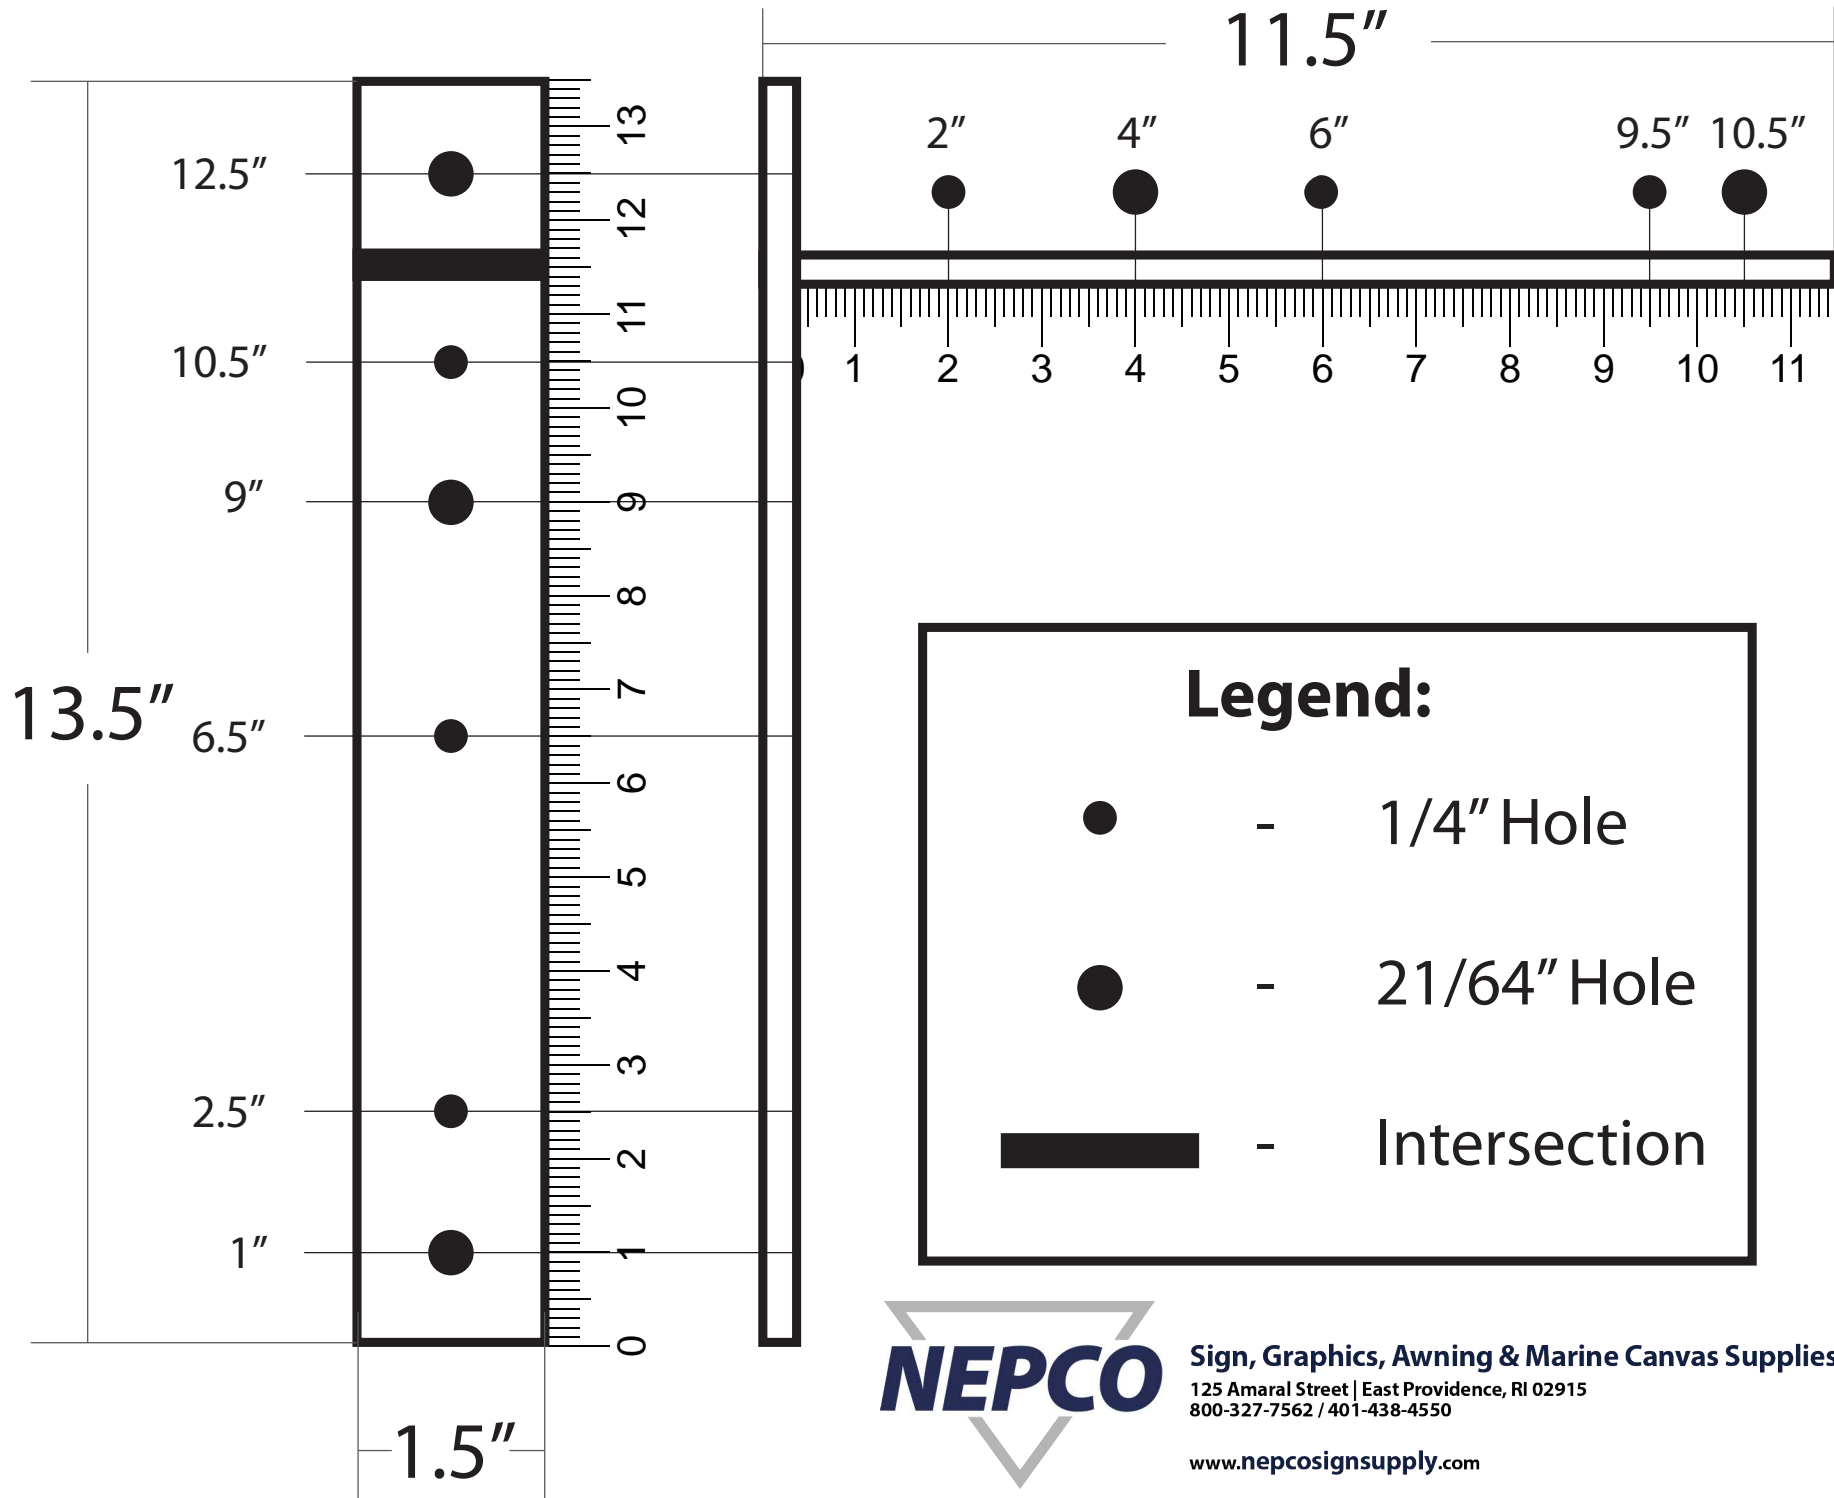

SKU#: UNIV-SM

Small Universal Bracket

Sign, Graphics, Awning & Marine Canvas Supplies

125 Amara Street | East Providence, RI 02915
800-327-7562 / 401-438-4550

www.nepcosignsupply.com