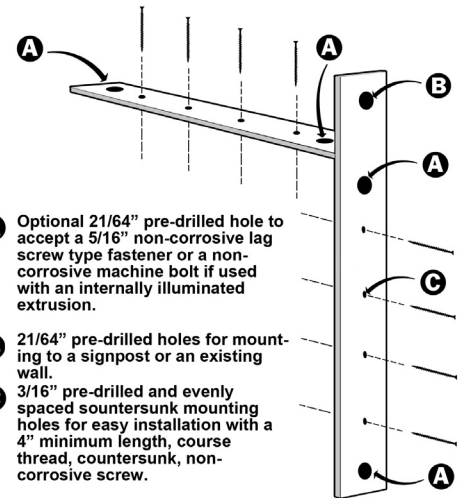

3 Bracket Options!

ITEM #	VERTICAL DIMENSION	HORIZONTAL DIMENSION
UNIV-XSM	7.5"	6-3/16"
UNIV-SM	13.5"	11.5"
UNIV-MED	24"	22"
UNIV-LG	24"	44"

NEW!

Universal Sign Brackets are welded & prepunched using the highest grade of 3/16" steel available. Each bracket is powder coated white for ultimate protection and has four 2 1/4" holes in each corner & 1/4" counter sink for multifastening options.