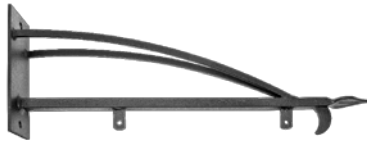

# NEW ENGLAND SERIES SCROLL BRACKETS

Please See Page 2 for all New England  
Style measurements.

## **ESSEX**

30" SB30-100  
42" SB42-101

## **NEW BEDFORD**

30" SB30-106  
42" SB42-107