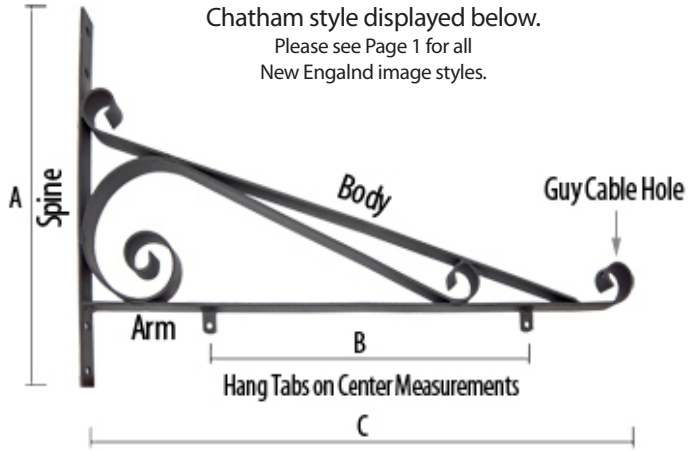

Chatham style displayed below.
Please see Page 1 for all
New England image styles.

NEW ENGLAND SERIES SCROLL BRACKETS SPECIFICATIONS & PRICE CHART

Special Notes:

- Chatham and Newport spine has four holes for additional support.
- All Brackets are powder coated textured black paint.
- Custom Steel Bracket work available - scaled drawing required for estimating.

Call or visit our website for additional information!
Call today for pricing and availability!

Description	Item #	A	B	C	Spine	Body	Arm	Hang Tabs	Guy Cable Hole	Price
30" Essex	SB30-100	11"	14"	30"	1/4" x 2" w/ 9/16" holes	1/4" x 1"	1/4" x 1"	1/4" x 1" w/ 3/8" holes	N/A	n/a
42" Essex	SB42-101	13 1/2"	24"	42"	1/4" x 2" w/ 9/16" holes	1/4" x 1 1/2"	1/4" x 1 1/2"	1/4" x 1" w/ 3/8" holes	1/2"	n/a
30" Nantucket	SB30-102	11 1/2"	14"	30"	1/4" x 2" w/ 9/16" holes	1/4" x 1"	1/4" x 1"	1/4" x 1" w/ 3/8" holes	N/A	n/a
42" Nantucket	SB42-103	14 1/2"	24"	42"	1/4" x 2" w/ 9/16" holes	1/4" x 1 1/2"	1/4" x 1 1/2"	1/4" x 1" w/ 3/8" holes	1/2"	n/a
30" Wickford	SB30-104	11 1/4"	14"	30"	1/4" x 2" w/ 9/16" holes	1/4" x 1"	1/4" x 1"	1/4" x 1" w/ 3/8" holes	N/A	n/a
42" Wickford	SB42-105	13 1/2"	24"	42"	1/4" x 2" w/ 9/16" holes	1/4" x 1 1/2"	1/4" x 1 1/2"	1/4" x 1" w/ 3/8" holes	1/2"	n/a
30" New Beford	SB30-106	10 1/2"	14"	30"	1/4" x 4" w/ 9/16" holes	3/4" x 3/4"	1/4" x 1/2"	1/4" x 1" w/ 3/8" holes	N/A	n/a
42" New Beford	SB42-107	11"	24"	42"	1/4" x 4" w/ 9/16" holes	3/4" x 3/4"	1/4" x 1/2"	1/4" x 1" w/ 3/8" holes	N/A	n/a
30" Mount Hope	SB30-108	10 1/2"	14"	30"	1/4" x 4" w/ 9/16" holes	3/4" x 3/4"	1/4" x 1/2"	1/4" x 1" w/ 3/8" holes	N/A	n/a
42" Mount Hope	SB42-109	11"	24"	42"	1/4" x 4" w/ 9/16" holes	3/4" x 3/4"	1/4" x 1/2"	1/4" x 1" w/ 3/8" holes	N/A	n/a
36" Newport	SB36-110	28"	16 1/2"	36"	1/4" x 1 1/2" w/ 9/16" holes	1/4" x 1 1/2"	1/4" x 1 1/2"	1/4" x 1" w/ 3/8" holes	1/2"	n/a
48" Newport	SB48-111	32 1/2"	22 1/4"	48"	1/4" x 1 1/2" w/ 9/16" holes	1/4" x 1 1/2"	1/4" x 1 1/2"	1/4" x 1" w/ 3/8" holes	1/2"	n/a
60" Newport	SB60-112	36 3/4"	27 1/2"	60"	1/4" x 1 1/2" w/ 9/16" holes	1/4" x 1 1/2"	1/4" x 1 1/2"	1/4" x 1" w/ 3/8" holes	1/2"	n/a
42" Chatham	SB42-113	26"	24"	42"	1/4" x 1 1/2" w/ 9/16" holes	1/4" x 1 1/2"	1/4" x 1 1/2"	1/4" x 1" w/ 3/8" holes	1/2"	n/a
54" Chatham	SB54-114	25 1/2"	34"	54"	1/4" x 1 1/2" w/ 9/16" holes	1/4" x 1 1/2"	1/4" x 1 1/2"	1/4" x 1" w/ 3/8" holes	1/2"	n/a
30" Slater	SB30-115	12"	14"	30"	1/4" x 2" w/ 9/16" holes	1/4" x 1"	1/4" x 1"	1/4" x 1" w/ 3/8" holes	N/A	n/a
42" Slater	SB42-116	13 1/2"	24"	42"	1/4" x 2" w/ 9/16" holes	1/4" x 1 1/2"	1/4" x 1 1/2"	1/4" x 1" w/ 3/8" holes	1/2"	n/a
30" Mystic	SB30-117	11 1/4"	14"	30"	1/4" x 2" w/ 9/16" holes	1/4" x 1"	1/4" x 1"	1/4" x 1" w/ 3/8" holes	N/A	n/a
42" Mystic	SB42-118	13 1/2"	24"	42"	1/4" x 2" w/ 9/16" holes	1/4" x 1 1/2"	1/4" x 1 1/2"	1/4" x 1" w/ 3/8" holes	1/2"	n/a