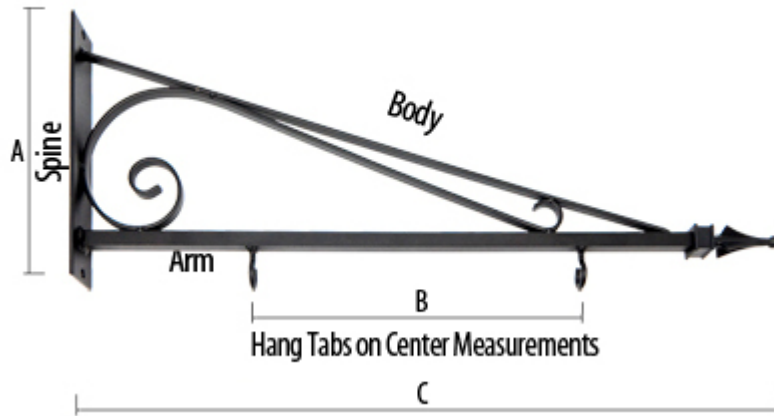

PREMIUM SERIES & STANDARD SERIES SCROLL BRACKETS SPECIFICATIONS & PRICE CHART

Premium Series Scroll Bracket