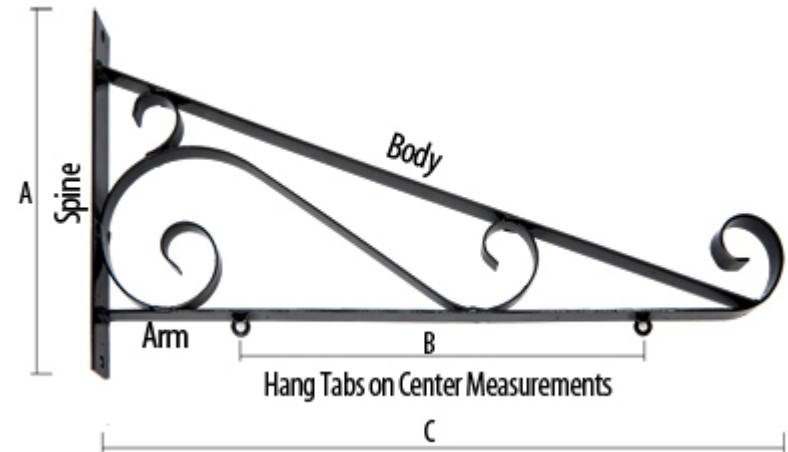

Standard Series Scroll Bracket

Description	Item #	A	B	C	Spine	Body	Arm	Hang Tabs	Price
20" Premium Scroll Bracket	SB20-Prem	8"	8"	20"	3/16" x 1 1/2" w/ 3/8" Holes	3/16" x 1/2"	1/2" x 1/2"	3/16" Wire w/ 1/2" Hole	n/a
26" Premium Scroll Bracket	SB26-Prem	9"	12"	26"	3/16" x 2" w/ 3/8" Holes	3/16" x 1/2"	5/8" x 5/8"	1/4" Wire w/ 5/8" Hole	n/a
30" Premium Scroll Bracket	SB30-Prem	10 1/2"	14"	30"	3/16" x 2" w/ 3/8" Holes	3/16" x 1/2"	5/8" x 5/8"	1/4" Wire w/ 5/8" Hole	n/a
36" Premium Scroll Bracket	SB36-Prem	10 1/2"	20"	36"	3/16" x 2" w/ 3/8" Holes	3/16" x 1/2"	5/8" x 5/8"	1/4" Wire w/ 5/8" Hole	n/a
42" Premium Scroll Bracket	SB42-Prem	11 3/4"	21 7/8"	42"	3/16" x 2" w/ 3/8" Holes	3/16" x 1/2"	5/8" x 5/8"	1/4" Wire w/ 5/8" Hole	n/a
18" Standard Scroll Bracket	SB18	11"	6 1/4"	18"	1/16" x 1 1/4" w 1/4" Holes	1/16" x 3/4"	1/16" x 3/4"	3/8" Washers	n/a
24" Standard Scroll Bracket	SB24	11"	10 1/4"	24"	1/8" x 1 1/4" w/ 1/4" Holes	1/8" x 1"	1/8" x 1"	3/8" Washers	n/a
30" Standard Scroll Bracket	SB30	15"	17 1/4"	30"	1/8" x 1 1/2" w/ 1/4" Holes	1/8" x 1"	1/8" x 1"	3/8" Washers	n/a
36" Standard Scroll Bracket	SB36	15"	20 7/8"	36"	1/16" x 1 1/2" w/ 1/4" Holes	1/16" x 1"	1/16" x 1"	3/8" Washers	n/a
48" Standard Scroll Bracket	SB48	16"	23"	48"	1/8" x 1 1/2" w/ 1/4" Holes	1/8" x 1"	1/8" x 1"	3/8" Washers	n/a

*Custom made for NEPCO, therefore pricing will be higher on 30" than 48".

Call today for pricing and availability!